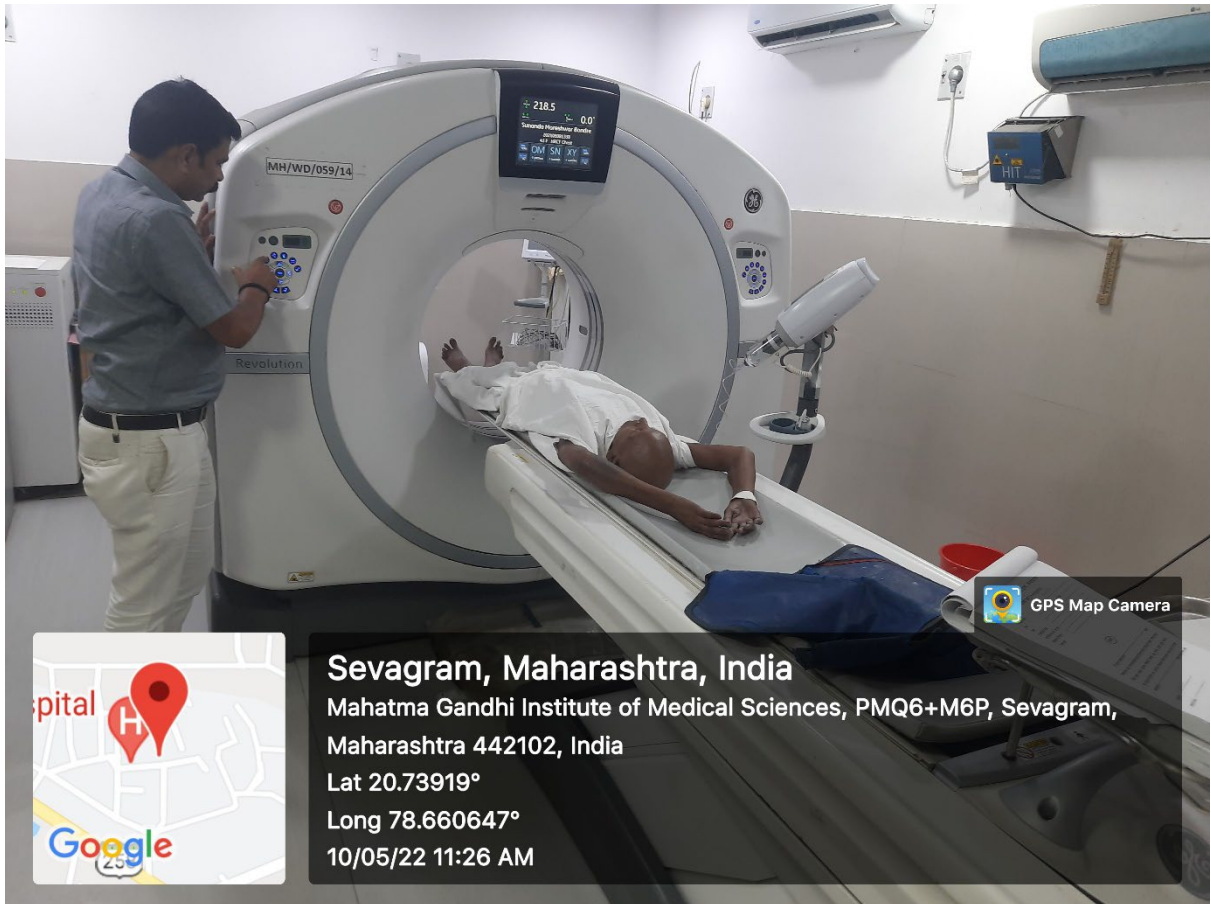

Facilities for clinical teaching